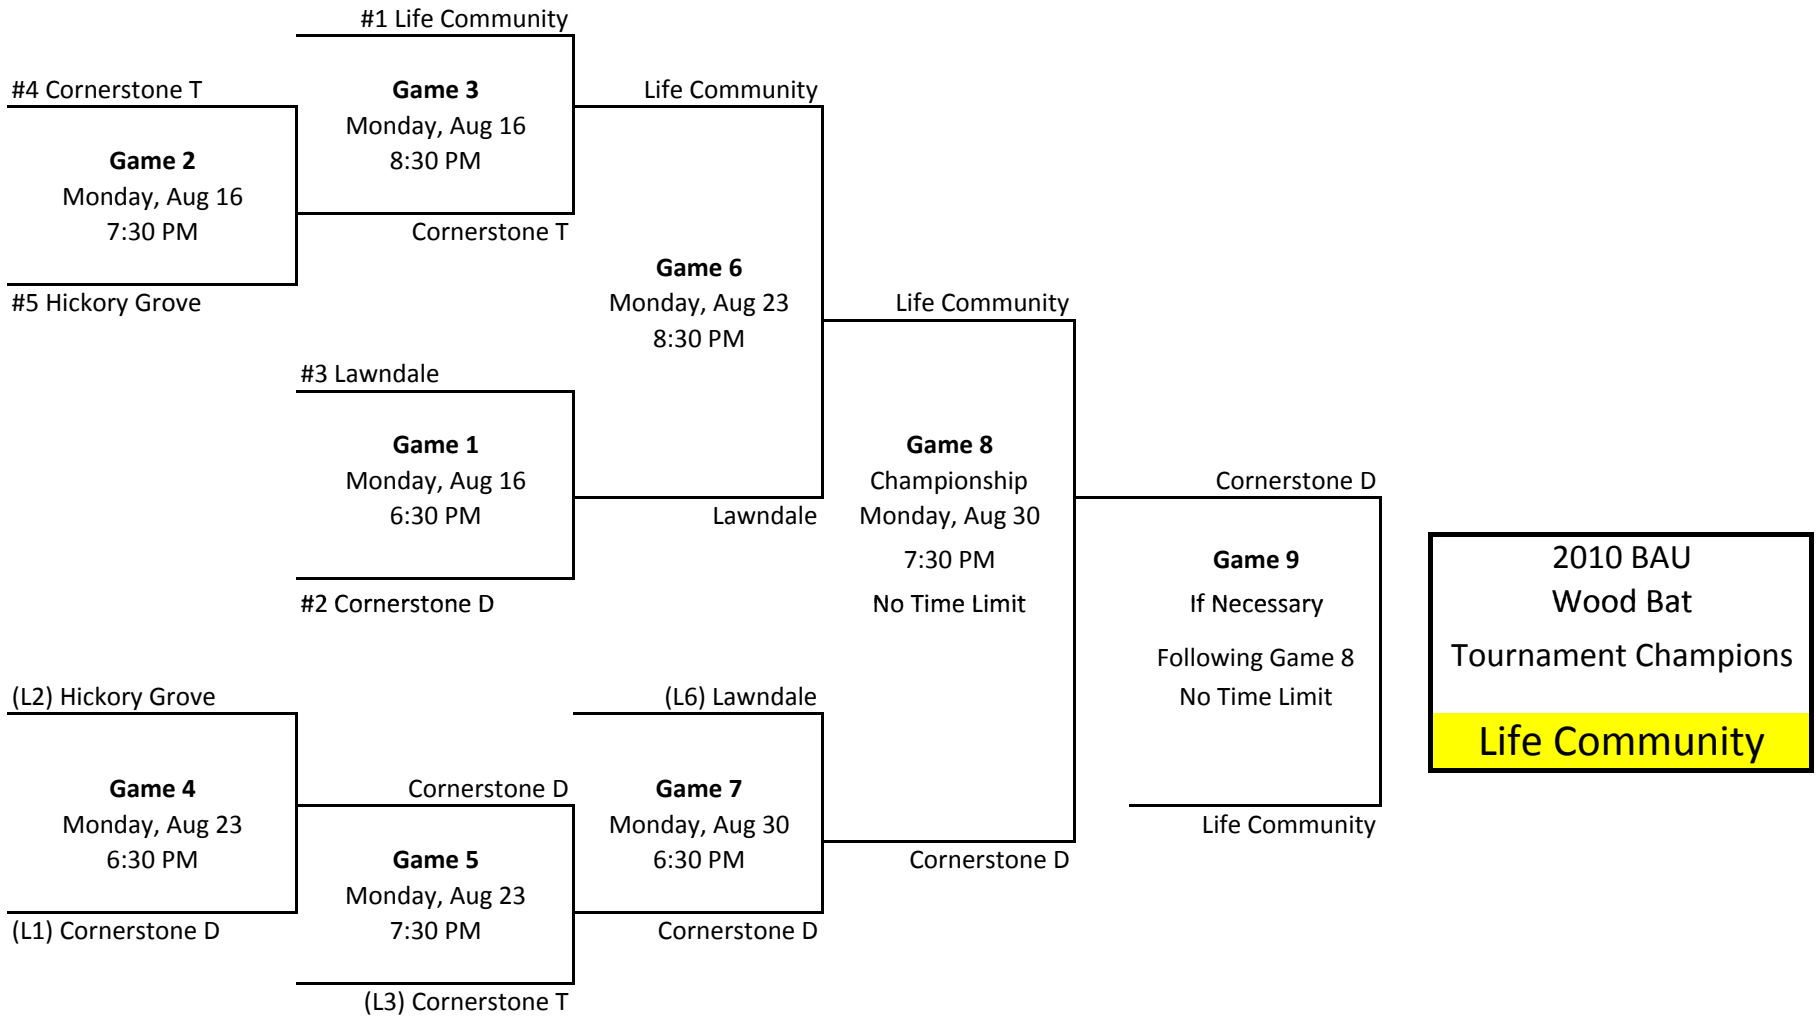

2010 BAU Wood Bat Tournament Schedule

All Games played at Gate City Field.
 All Games 55 minutes except Championship.

| |
|---|
| 2010 BAU Wood Bat Tournament Champions Life Community |
|---|